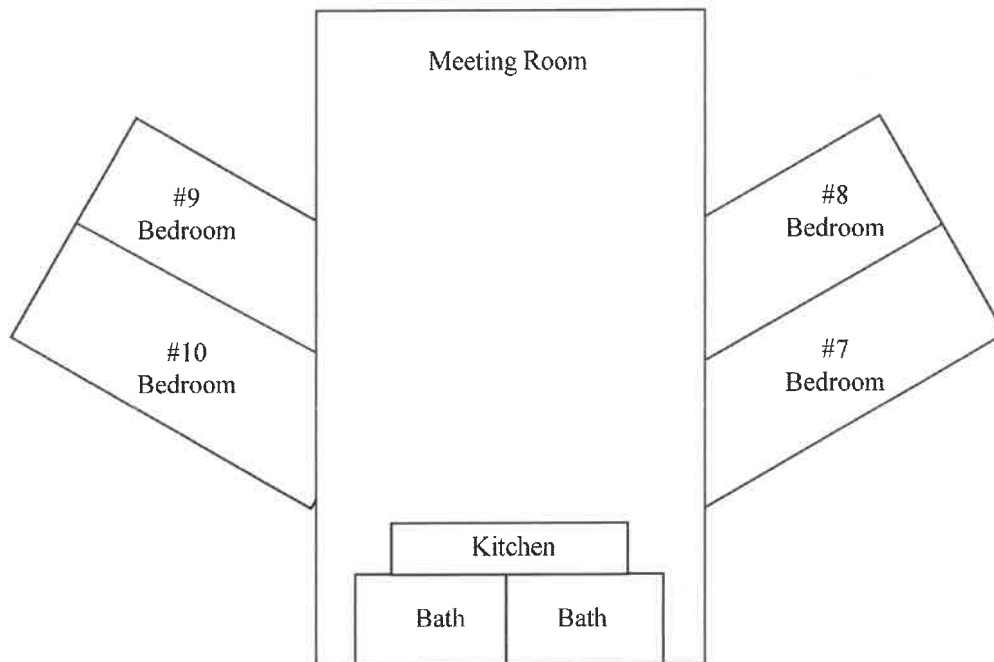

Laurel Cottage

Accommodates 32-36 people in four bunkhouse style bedrooms
(36 if sharing double bed)

Each room has four bunk beds.

Linens, pillows & towels are not provided

Kitchen

The nearby RV Campground bathhouse provides additional facilities for Laurel guests

- * Campfire next to this lodge
- * larger meeting area, smaller kitchen, small patio
- * \$100, 16 people if no top bunk
- * mtg area has tv for laptop hookup